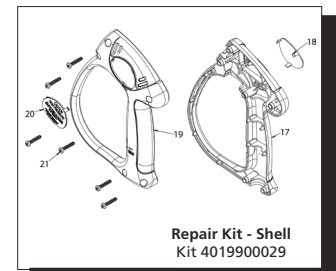

Repair Kits

Pos	Code	Description	Qty	Legend
1	C00015011	Body 1/4" GF	1	MV925
2	000117	Back-up ring	1	
3	060143	O-Ring \varnothing 2.62x2.84 Viton	1	
4	R00300014	Washer 3x7x1.6	1	
5	P00004004	Ball pin	1	
6	0106200140	Seat with O-Ring	1	
7	160013	Ball SS 440	1	
8	M00201052	Spring SS 1.7x9.4x16.5	1	
9	0110750700	O-Ring	1	
10	T00000096	Plug	1	
11	T00303044	Pipe	1	
12	R00000213	Inlet adapter 3/8" NPT F	1	
13	L00002049	Trigger	1	
14	P00004005	Pin SS	1	
15	P00000087	Pin SS	1	
16	0100740520	Safety - red	1	
17	S02301247	Right casing - black/blue	1	
18	T00200169	Right decal - red	1	
19	T02301248	Left casing - black/blue	1	
20	T02301248	Left decal - red	1	
21	0116730010	Screw 4x19	6	