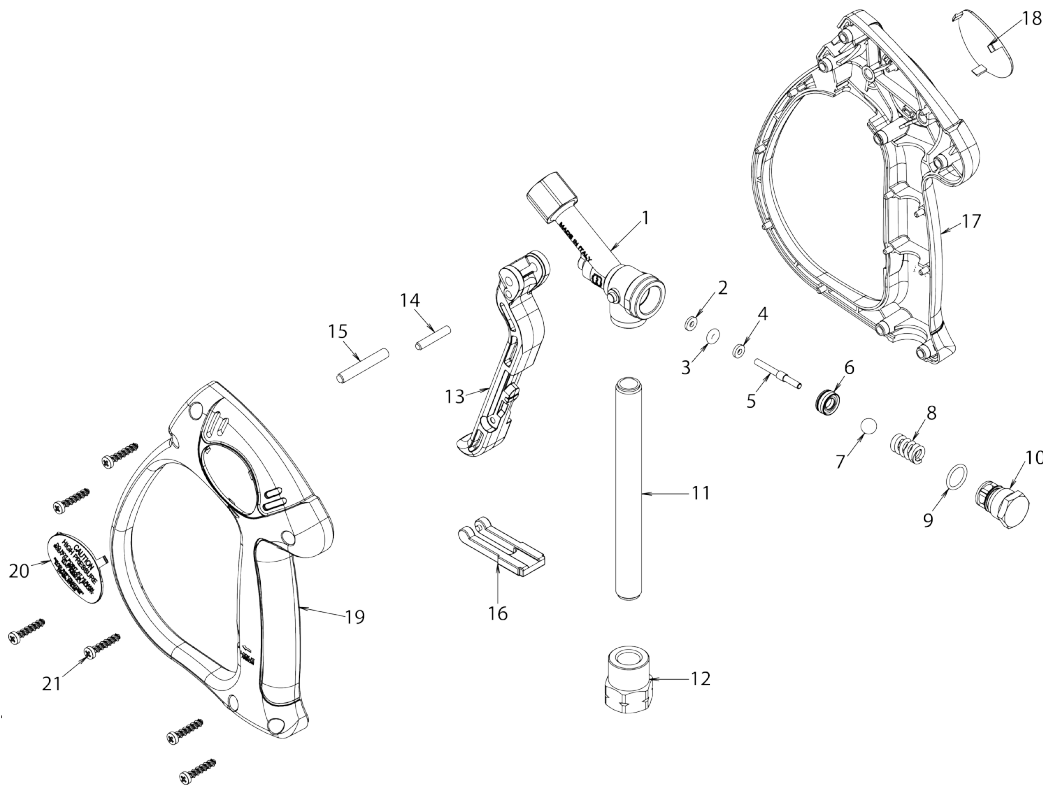

Repair Kits

Pos	Code	Description	Qty	Legend
1	C00015011	Body 1/4" GF	1	MV925
2	000117	Back-up ring	1	
3	060143	O-Ring \varnothing 2.62x2.84 Viton	1	
4	R00300014	Washer 3x7x1.6	1	
5	P00004004	Ball pin	1	
6	0106200140	Seat with O-Ring	1	
7	160013	Ball SS 440	1	
8	M00201052	Spring SS 1.7x9.4x16.5	1	
9	0110750700	O-Ring	1	
10	T00000096	Plug	1	
11	T00303044	Pipe	1	
12	R00000213	Inlet adapter 3/8" NPT F	1	
13	L00002049	Trigger	1	
14	P00004005	Pin SS	1	
15	P00000087	Pin SS	1	
16	0100740520	Safety - red	1	
17	S02301247	Right casing - black/blue	1	
18	T00200169	Right decal - red	1	
19	T02301248	Left casing - black/blue	1	
20	T02301248	Left decal - red	1	
21	0116730010	Screw 4x19	6	