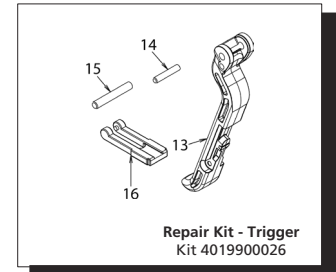

Repair Kits

Pos	Code	Description	Qty	Legend
1	C00015011	Body 1/4" GF	1	MV925
2	000117	Back-up ring	1	
3	060143	O-Ring \varnothing 2.62x2.84 Viton	1	
4	R00300014	Washer 3x7x1.6	1	
5	P00004004	Ball pin	1	
6	0106200140	Seat with O-Ring	1	
7	160013	Ball SS 440	1	
8	M00201052	Spring SS 1.7x9.4x16.5	1	
9	0110750700	O-Ring	1	
10	T00000096	Plug	1	
11	T00303044	Pipe	1	
12	R00000213	Inlet adapter 3/8" NPT F	1	
13	L00002049	Trigger	1	
14	P00004005	Pin SS	1	
15	P00000087	Pin SS	1	
16	0100740520	Safety - red	1	
17	S02301247	Right casing - black/blue	1	
18	T00200169	Right decal - red	1	
19	T02301248	Left casing - black/blue	1	
20	T02301248	Left decal - red	1	
21	0116730010	Screw 4x19	6	