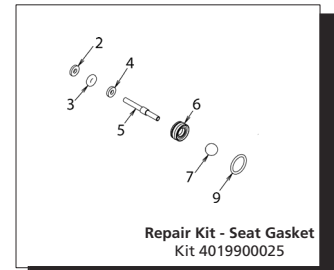

Repair Kits

Pos	Code	Description	Qty	Legend
1	C00015011	Body 1/4" GF	1	MV925
2	000117	Back-up ring	1	
3	060143	O-Ring \varnothing 2.62x2.84 Viton	1	
4	R00300014	Washer 3x7x1.6	1	
5	P00004004	Ball pin	1	
6	0106200140	Seat with O-Ring	1	
7	160013	Ball SS 440	1	
8	M00201052	Spring SS 1.7x9.4x16.5	1	
9	0110750700	O-Ring	1	
10	T00000096	Plug	1	
11	T00303044	Pipe	1	
12	R00000213	Inlet adapter 3/8" NPT F	1	
13	L00002049	Trigger	1	
14	P00004005	Pin SS	1	
15	P00000087	Pin SS	1	
16	0100740520	Safety - red	1	
17	S02301247	Right casing - black/blue	1	
18	T00200169	Right decal - red	1	
19	T02301248	Left casing - black/blue	1	
20	T02301248	Left decal - red	1	
21	0116730010	Screw 4x19	6	