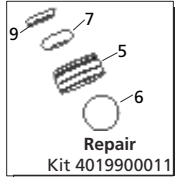

Repair Kits

Pos	Code	Description	Qty.	Legend
1	00015001	ALSS gun body	1	AL36
2	000117	Back-up ring	1	
3	060143	O-ring	1	
4	0106710610	Guide	1	
5	0106200140	Seat with o-ring	1	
6	0112720070	Ball	1	
7	0107720030	SS Spring	1	
8	0110750253	O-ring	1	
9	R00000144	Coupling	1	
10	0117760000	Washer	2	
11	T0003011	Pipe	1	
12	R00000160	Inlet coupling	1	
13	0115730450	Outlet coupling	1	
14	0104720210	Pin	1	
16	0118730010	Pin	2	
17	0107720730	Spring	1	
19	S023C0010	Right casing	1	
21	0116730000	Screw	6	
22	S023C0011	Left casing	1	
23	L000C0002	Trigger	1	
24	T002C0004	Decal	1	
25	T002C0007	Decal	1	
26	0100740520	Safety	1	