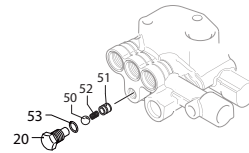

A.R. NORTH AMERICA SRMW 3400 RPM

8 - 1

Dual Water Seal Pump

8 - 2

EZ Start

8 - 3

Complete Pump Head

8 - 4