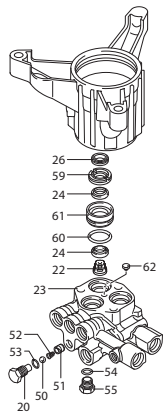

Dual Water Seal Pump