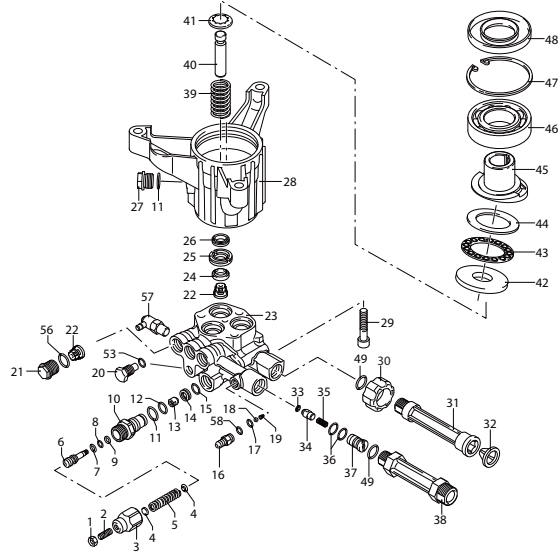

A.R. NORTH AMERICA SRMW 3400 RPM