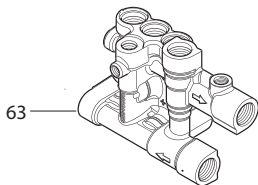

Complete Pump Head