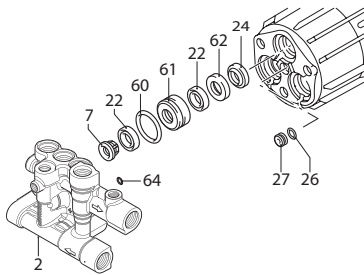

Dual Water Seal Pump