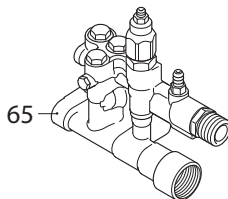

A.R. NORTH AMERICA SRMV 3400 RPM

4 - 1

Dual Water Seal Pump

4 - 2

EZ Start

4 - 3

Complete Pump Head

4 - 4

SRMV 3400 RPM PARTS/KITS

Pos	Code	Description	Qty	Note
1	380410	Head Bolt M8x40 (221 in/lbs)	3	○ ●
	800220	Head Bolt M8x45 (221 in/lbs)	3	▽
2	2841740	Blank Head Alum.	1	○
	2841741	Blank Head Alum.	1	●
	2841411	Blank Head Alum.	1	▽
3	2840830	EZ Start Screw (89 in/lbs)	1	
4	600180	O-Ring Ø7.66x1.78	1	
5	2849606	Valve Cap Alum. w/O-ring, (221 in/lbs)	3	○
	2841250	Valve Cap Alum., (221 in/lbs)	3	▽ ●
6	740290	O-Ring Ø14x1.78	1	
7	2849053	Complete Valve Brass seat	6	○
	2849052	Complete Valve Steel Seat	6	▽ ●
8	1470210	O-Ring Ø9x1	1	
9	2841080	Unloader Seat	1	
10	2840760	Unloader Jet (27 in/lbs)	1	
11	820510	O-Ring Ø10.82x1.78	1	
12	2840750	Unloader Piston Guide (177 in/lbs)	1	
13	2760210	Fiber Ring	1	
14	660190	O-Ring Ø6.07x1.78	1	
15	2260100	O-Ring Ø6.02x2.62	1	
16	2841140	Unloader Piston	1	▽
	2760400	Unloader Piston	1	○ ●
17	1060120	Unloader Nut M6	1	
18	392840	Set Screw M6x16	1	
19	2760480	Unloader Barrel	1	
20	1980220	Spring Plate	2	
21	2760410	Unloader Spring	1	
22	2200141	Water Seal	3	○ ●
	2200141	Water Seal	6	▽
23	2840561	Bushing Ø12 (Plastic)	3	○
	2841810	Bushing (Brass)	3	●
24	1683500	Oil Seal	3	
25	2840230	Pump Body	1	
26	480560	O-Ring Ø6.75x1.78	1	
27	2840710	Oil	1	
28	480480	O-Ring Ø4.48x1.78	1	
29	3700240	Hose Barb Ø8 (35 in/lbs)	1	
30	1250280	Ball	1	
31	1560520	Spring	1	
32	1460431	O-Ring Ø4x2.5	1	
33	3700220	Jet	1	
34	3700210	Spring	1	
35	800560	O-Ring Ø8.73x1.78	2	
36	3700200	Shutter	1	
37	2841220	Inlet Fitting 3/4" NH (Plastic)	1	
38	2841230	Fitting Alum. (221 in/lbs)	1	
39	7369	Filter	1	
40	2841120	Outlet Fitting Alum. (221 in/lbs)	1	
41	2840060	Spring	3	
42	2840040	Piston Ø12	3	○ ●
	2840530	Piston Ø12	3	▽
43	2840050	Piston Lock	3	