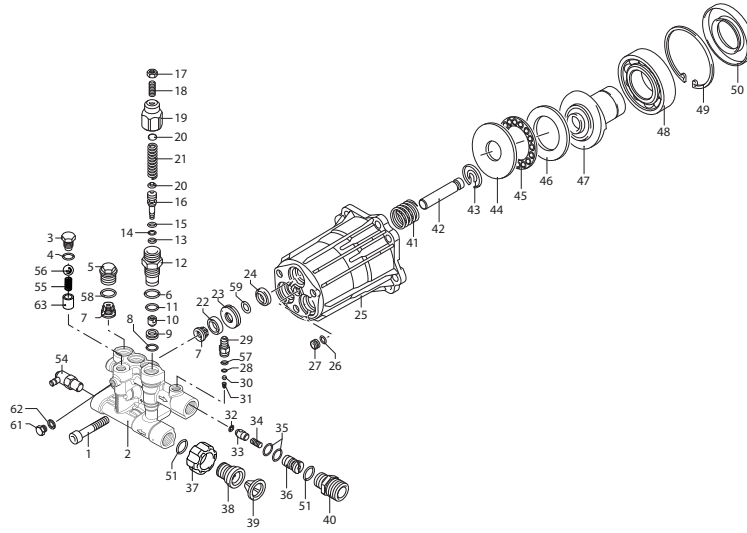

A.R. NORTH AMERICA SRMV 3400 RPM