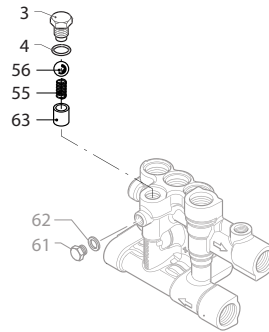

A.R. NORTH AMERICA SRMV 3400 RPM

4 - 1

Dual Water Seal Pump

4 - 2

EZ Start

4 - 3

Complete Pump Head

4 - 4