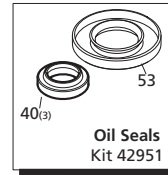

Repair Kits

Pos	Code	Description	Qty	Pos	Code	Description	Qty	Pos	Code	Description	Qty
1	800220	Screw	221.3 (in/lbs) 3	38	3800170	Bushing	3	73	1681420	O-Ring ø 8x1	1
2	3080020	Head	1	39	3800150	Gasket	3	74	3809201	Head assembly	1
3	2840840	Plug	35.4 (in/lbs) 1	40	3800111	Ring	3	75	3400650	Plug	1
4	480650	Washer	1	41	3800010	Pump body	1	76	3800310	Screw M 4x4	1
5	2840441	Seat	1	42	3800090	Spring	3				
6	2840450	Spring	1	43	3800080	Piston ø 14	3				
7	1060100	Ball	1	44	3800400	Wobble plate	3				
8	600180	O-Ring ø 7.66x1.78	1	45	2360320	Ring øe 14	3				
9	2840830	Screw	88.5 (in/lbs) 1	46	1982760	Fifth wheel	1				
10	2841530	Plug	221.3 (in/lbs) 3	47	1982770	Fifth wheel	1				
11	2849050	Complete valve	3	48	1982780	Fifth wheel	1				
12	1470210	O-Ring ø 9x1	1	49	3800050	Wobble plate	○ 1				
13	2841080	Seat	1	50	3800030	Wobble plate	□ 1				
14	3800230	Piston	26.6 (in/lbs) 1	51	3800430	Bearing	1				
15	820510	O-Ring ø 10.82x1.78	1	52	161050	Ring øi 72	1				
16	3800210	Piston guide	132.8 (in/lbs) 1	53	2841050	Ring	1				
17	3800200	Nut	1	54	1460431	O-Ring ø 4x2.5	1				
18	3800240	Screw M 3x4	1	55	3700210	Spring	1				
19	2760210	Ring	1	56	3700220	Valve	1				
20	660190	O-Ring ø 6.07x1.78	1	57	800560	O-Ring ø 8.73x1.78	2				
21	3800220	Piston	1	58	3800280	Injector	1				
22	1980220	Wobble plate	1	59	2840890	O-Ring ø 14x2	2				
23	2760410	Spring	1	60	2841120	Fitting	221.3 (in/lbs) 1				
24	3800190	Screw	1	61	2841230	Fitting	221.3 (in/lbs) 1				
25	3800180	Knob	1	62	1266330	Filter	1				
26	3800250	Screw M 4x8	26.6 (in/lbs) 1	63	2841220	Fitting 3/4" NH	1				
27	1560520	Spring	1	64	2761380	Valve	141.6 (in/lbs) 1				
28	1250280	Ball	1	65	740290	O-Ring ø 14x1.78	1				
29	480480	O-Ring ø 4.48x1.78	1	66	3800390	Spacer	79.7 (in/lbs) 1				
30	2760610	Fitting	35.4 (in/lbs) 1	67	740290	O-Ring ø 14x1.78	1				
31	480560	O-Ring ø 6.75x1.78	1	68	3800270	Cover	1				
32	2320180	Hose tail ø 7	1	69	3800260	Plug	79.7 (in/lbs) 1				
33	2849050	Complete valve	3	70	2260100	O-Ring ø 6.02x2.62	1				
34	3800350	Gasket ø 14	3	71	740290	O-Ring ø 14x1.78	1				
35	3800130	Piston guide ø 14	3	72	2741520	O-Ring ø 13.5x1.8	3				
36	770590	O-Ring ø 21.95x1.78	3								
37	3800160	Ring	3								