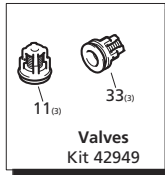

Repair Kits

Pos	Code	Description	Qty	Pos	Code	Description	Qty	Pos	Code	Description	Qty
1	800220	Screw	221.3 (in/lbs) 3	38	3800170	Bushing	3	73	1681420	O-Ring ø 8x1	1
2	3080020	Head	1	39	3800150	Gasket	3	74	3809201	Head assembly	1
3	2840840	Plug	35.4 (in/lbs) 1	40	3800111	Ring	3	75	3400650	Plug	1
4	480650	Washer	1	41	3800010	Pump body	1	76	3800310	Screw M 4x4	1
5	2840441	Seat	1	42	3800090	Spring	3				
6	2840450	Spring	1	43	3800080	Piston ø 14	3				
7	1060100	Ball	1	44	3800400	Wobble plate	3				
8	600180	O-Ring ø 7.66x1.78	1	45	2360320	Ring øe 14	3				
9	2840830	Screw	88.5 (in/lbs) 1	46	1982760	Fifth wheel	1				
10	2841530	Plug	221.3 (in/lbs) 3	47	1982770	Fifth wheel	1				
11	2849050	Complete valve	3	48	1982780	Fifth wheel	1				
12	1470210	O-Ring ø 9x1	1	49	3800050	Wobble plate	○ 1				
13	2841080	Seat	1	50	3800030	Wobble plate	□ 1				
14	3800230	Piston	26.6 (in/lbs) 1	51	3800430	Bearing	1				
15	820510	O-Ring ø 10.82x1.78	1	52	161050	Ring øi 72	1				
16	3800210	Piston guide	132.8 (in/lbs) 1	53	2841050	Ring	1				
17	3800200	Nut	1	54	1460431	O-Ring ø 4x2.5	1				
18	3800240	Screw M 3x4	1	55	3700210	Spring	1				
19	2760210	Ring	1	56	3700220	Valve	1				
20	660190	O-Ring ø 6.07x1.78	1	57	800560	O-Ring ø 8.73x1.78	2				
21	3800220	Piston	1	58	3800280	Injector	1				
22	1980220	Wobble plate	1	59	2840890	O-Ring ø 14x2	2				
23	2760410	Spring	1	60	2841120	Fitting	221.3 (in/lbs) 1				
24	3800190	Screw	1	61	2841230	Fitting	221.3 (in/lbs) 1				
25	3800180	Knob	1	62	1266330	Filter	1				
26	3800250	Screw M 4x8	26.6 (in/lbs) 1	63	2841220	Fitting 3/4" NH	1				
27	1560520	Spring	1	64	2761380	Valve	141.6 (in/lbs) 1				
28	1250280	Ball	1	65	740290	O-Ring ø 14x1.78	1				
29	480480	O-Ring ø 4.48x1.78	1	66	3800390	Spacer	79.7 (in/lbs) 1				
30	2760610	Fitting	35.4 (in/lbs) 1	67	740290	O-Ring ø 14x1.78	1				
31	480560	O-Ring ø 6.75x1.78	1	68	3800270	Cover	1				
32	2320180	Hose tail ø 7	1	69	3800260	Plug	79.7 (in/lbs) 1				
33	2849050	Complete valve	3	70	2260100	O-Ring ø 6.02x2.62	1				
34	3800350	Gasket ø 14	3	71	740290	O-Ring ø 14x1.78	1				
35	3800130	Piston guide ø 14	3	72	2741520	O-Ring ø 13.5x1.8	3				
36	770590	O-Ring ø 21.95x1.78	3								
37	3800160	Ring	3								