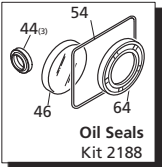

**3/4" SHAFT**

**Repair Kits**

Pos	Code	Description	Qty	Pos	Code	Description	Qty	Pos	Code	Description	Qty
1	1060120	Nut M6	1	40	770260	O-Ring Ø23.52x1.78	3	<b>Special Parts / Kits</b>			
2	392840	Grub screw M6x16	1	41	1260440	Water seal	3				
3	2760480	Insert	1	42	640070	O-Ring Ø13.95x2.62	3	42304	EZ Start assembly	1	
4	1980220	Spring plate	2	43	2760310	Spacer	3	2280	Unloader kit up to 3200 PSI no knob with seat	1	
5	2760410	Spring	1	44	1260460	Oil seal	3	42369	Unloader kit above 3200 PSI no knob with seat	1	
6	2760400	Valve piston	1	45	2760010	Pump body	1	42128	Unloader kit above 3200 PSI with knob without seat	1	
7	2260100	O-Ring Ø6.02x2.62	1	46	1266740	Circlip Øi52	1	42129	Unloader seat for 42128	1	
8	660190	O-Ring Ø6.07x1.78	1	47	1260790	Snap ring	1	<b>Legend</b>			
9	2760210	Ring	1	48	1780550	Ring	1				Ø 15
10	2760050	Piston guide	(309 in/lbs) 1	49	1780490	Bearing	1	For ○	For ■		
11	1200690	O-Ring Ø15.6x1.78	4	50	880130	Oil cap	1	RSV2,5G25	RSV3G30		
12	394280	O-Ring Ø12.42x1.78	2	51	2760040	Piston	3	<b>Oil CAPACITY - 16 oz</b>			
13	2260070	By-pass jet	(17 in/lbs) 1	52	1780050	Piston pin	3				
14	2760980	Seat	1	53	1780040	Con-rod Aluminum	3				
15	770140	O-Ring Ø11.11x1.78	1	54	2760281	O-Ring Ø101.27x2.62	1				
16	1982520	Hose nipple	(35 in/lbs) 1	55	802190	Bolt 6x12	(71 in/lbs) 4				
17	480480	O-Ring Ø4.48x1.78	1	56	2760110	Rear cover	1				
18	1250280	Ball	1	58	1321190	Bearing	1				
19	1560520	Spring	1	59	1321080	Ring	1				
20	2760230	Detergent injector 3/8" G	(354 in/lbs) 1	62	42546	Head assembly w/o EZ Start	○ 1				
21	2760270	O-Ring Ø12x1	1	62	42527	Head assembly w EZ Start	■ 1				
22	1470210	O-Ring Ø9x1	1	64	480671	Oil seal	1				
23	2760120	Injector insert	1	66	180030	Bolt M8x20	(217 in/lbs) 4				
25	2760130	Jet	1	67	80440	Set screw M6x6	1				
26	2101770	O-Ring Ø4x2.5	1	69	1780600	Hollow Shaft Ø3/4"	3GPM ○ 1				
27	801080	Bolt M6x50	(92 in/lbs) 8	69	1780590	Hollow Shaft Ø3/4"	2.5GPM ■ 1				
28	1381550	Lock washer	8	70	1780580	Flange - F25	1				
29	2761050	Pump head bare EZ start	1	74	820510	O-Ring Ø10.82x1.78	1				
29	2760330	Pump head bare w/o EZ start	1	75	880581	Plug 1/4" G	1				
30	42304	EZ Start Assembly	1	76	2760640	Ring	1				
33	2760260	Plug 1/4" G	2								
34	2769054	Valve cap Machined	(442 in/lbs) 3	AR64516	Oil	1					
35	2761450	Complete valve	6								
36	2760220	Support ring	3								
37	1342761	Water seal	3								
38	1981580	Ring	3								
39	981570	Piston guide	3								