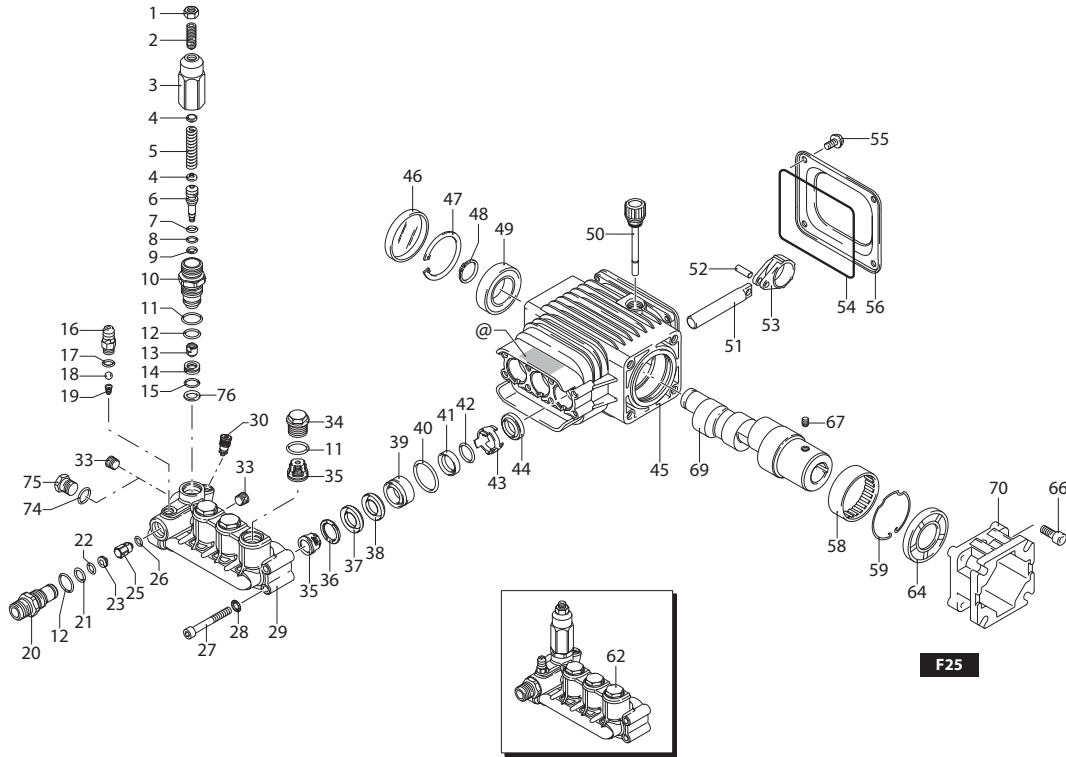

**3/4" SHAFT**

**Repair Kits**

Pos	Code	Description	Qty	Pos	Code	Description	Qty	Pos	Code	Description	Qty
1	1060120	Nut M6	1	40	770260	O-Ring Ø23.52x1.78	3	<b>Special Parts / Kits</b>			
2	392840	Grub screw M6x16	1	41	1260440	Water seal	3				
3	2760480	Insert	1	42	640070	O-Ring Ø13.95x2.62	3	42304	EZ Start assembly	1	
4	1980220	Spring plate	2	43	2760310	Spacer	3	2280	Unloader kit up to 3200 PSI no knob with seat	1	
5	2760410	Spring	1	44	1260460	Oil seal	3	42369	Unloader kit above 3200 PSI no knob with seat	1	
6	2760400	Valve piston	1	45	2760010	Pump body	1	42128	Unloader kit above 3200 PSI with knob without seat	1	
7	2260100	O-Ring Ø6.02x2.62	1	46	1266740	Circlip Øi52	1	42129	Unloader seat for 42128	1	
8	660190	O-Ring Ø6.07x1.78	1	47	1260790	Snap ring	1	<b>Legend</b>			
9	2760210	Ring	1	48	1780550	Ring	1				Ø 15
10	2760050	Piston guide	(309 in/lbs) 1	49	1780490	Bearing	1	For ○	For ■		
11	1200690	O-Ring Ø15.6x1.78	4	50	880130	Oil cap	1	RSV2,5G25	RSV3G30		
12	394280	O-Ring Ø12.42x1.78	2	51	2760040	Piston	3	<b>Oil CAPACITY - 16 oz</b>			
13	2260070	By-pass jet	(17 in/lbs) 1	52	1780050	Piston pin	3				
14	2760980	Seat	1	53	1780040	Con-rod Aluminum	3				
15	770140	O-Ring Ø11.11x1.78	1	54	2760281	O-Ring Ø101.27x2.62	1				
16	1982520	Hose nipple	(35 in/lbs) 1	55	802190	Bolt 6x12	(71 in/lbs) 4				
17	480480	O-Ring Ø4.48x1.78	1	56	2760110	Rear cover	1				
18	1250280	Ball	1	58	1321190	Bearing	1				
19	1560520	Spring	1	59	1321080	Ring	1				
20	2760230	Detergent injector 3/8" G	(354 in/lbs) 1	62	42546	Head assembly w/o EZ Start	○ 1				
21	2760270	O-Ring Ø12x1	1	62	42527	Head assembly w EZ Start	■ 1				
22	1470210	O-Ring Ø9x1	1	64	480671	Oil seal	1				
23	2760120	Injector insert	1	66	180030	Bolt M8x20	(217 in/lbs) 4				
25	2760130	Jet	1	67	80440	Set screw M6x6	1				
26	2101770	O-Ring Ø4x2.5	1	69	1780600	Hollow Shaft Ø3/4"	3GPM ○ 1				
27	801080	Bolt M6x50	(92 in/lbs) 8	69	1780590	Hollow Shaft Ø3/4"	2.5GPM ■ 1				
28	1381550	Lock washer	8	70	1780580	Flange - F25	1				
29	2761050	Pump head bare EZ start	1	74	820510	O-Ring Ø10.82x1.78	1				
29	2760330	Pump head bare w/o EZ start	1	75	880581	Plug 1/4" G	1				
30	42304	EZ Start Assembly	1	76	2760640	Ring	1				
33	2760260	Plug 1/4" G	2								
34	2769054	Valve cap Machined	(442 in/lbs) 3	AR64516	Oil	1					
35	2761450	Complete valve	6								
36	2760220	Support ring	3								
37	1342761	Water seal	3								
38	1981580	Ring	3								
39	981570	Piston guide	3								