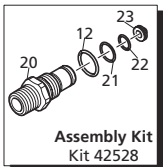

**3/4" SHAFT**

**Repair Kits**

Pos	Code	Description	Qty	Pos	Code	Description	Qty	Pos	Code	Description	Qty
1	1060120	Nut M6	1	40	770260	O-Ring Ø23.52x1.78	3	<b>Special Parts / Kits</b>			
2	392840	Grub screw M6x16	1	41	1260440	Water seal	3				
3	2760480	Insert	1	42	640070	O-Ring Ø13.95x2.62	3	42304	EZ Start assembly	1	
4	1980220	Spring plate	2	43	2760310	Spacer	3	2280	Unloader kit up to 3200 PSI no knob with seat	1	
5	2760410	Spring	1	44	1260460	Oil seal	3	42369	Unloader kit above 3200 PSI no knob with seat	1	
6	2760400	Valve piston	1	45	2760010	Pump body	1	42128	Unloader kit above 3200 PSI with knob without seat	1	
7	2260100	O-Ring Ø6.02x2.62	1	46	1266740	Circlip Øi52	1	42129	Unloader seat for 42128	1	
8	660190	O-Ring Ø6.07x1.78	1	47	1260790	Snap ring	1	<b>Legend</b>			
9	2760210	Ring	1	48	1780550	Ring	1				Ø 15
10	2760050	Piston guide	(309 in/lbs) 1	49	1780490	Bearing	1	For ○	For ■		
11	1200690	O-Ring Ø15.6x1.78	4	50	880130	Oil cap	1	RSV2,5G25	RSV3G30		
12	394280	O-Ring Ø12.42x1.78	2	51	2760040	Piston	3	<b>Oil CAPACITY - 16 oz</b>			
13	2260070	By-pass jet	(17 in/lbs) 1	52	1780050	Piston pin	3				
14	2760980	Seat	1	53	1780040	Con-rod Aluminum	3				
15	770140	O-Ring Ø11.11x1.78	1	54	2760281	O-Ring Ø101.27x2.62	1				
16	1982520	Hose nipple	(35 in/lbs) 1	55	802190	Bolt 6x12	(71 in/lbs) 4				
17	480480	O-Ring Ø4.48x1.78	1	56	2760110	Rear cover	1				
18	1250280	Ball	1	58	1321190	Bearing	1				
19	1560520	Spring	1	59	1321080	Ring	1				
20	2760230	Detergent injector 3/8" G	(354 in/lbs) 1	62	42546	Head assembly w/o EZ Start	○ 1				
21	2760270	O-Ring Ø12x1	1	62	42527	Head assembly w EZ Start	■ 1				
22	1470210	O-Ring Ø9x1	1	64	480671	Oil seal	1				
23	2760120	Injector insert	1	66	180030	Bolt M8x20	(217 in/lbs) 4				
25	2760130	Jet	1	67	80440	Set screw M6x6	1				
26	2101770	O-Ring Ø4x2.5	1	69	1780600	Hollow Shaft Ø3/4"	3GPM ○ 1				
27	801080	Bolt M6x50	(92 in/lbs) 8	69	1780590	Hollow Shaft Ø3/4"	2.5GPM ■ 1				
28	1381550	Lock washer	8	70	1780580	Flange - F25	1				
29	2761050	Pump head bare EZ start	1	74	820510	O-Ring Ø10.82x1.78	1				
29	2760330	Pump head bare w/o EZ start	1	75	880581	Plug 1/4" G	1				
30	42304	EZ Start Assembly	1	76	2760640	Ring	1				
33	2760260	Plug 1/4" G	2								
34	2769054	Valve cap Machined	(442 in/lbs) 3	AR64516	Oil	1					
35	2761450	Complete valve	6								
36	2760220	Support ring	3								
37	1342761	Water seal	3								
38	1981580	Ring	3								
39	981570	Piston guide	3								