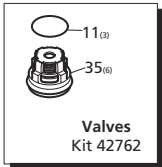

**3/4" SHAFT**

**Repair Kits**

Pos	Code	Description	Qty	Pos	Code	Description	Qty	Pos	Code	Description	Qty
1	1060120	Nut M6	1	40	770260	O-Ring Ø23.52x1.78	3	<b>Special Parts / Kits</b>			
2	392840	Grub screw M6x16	1	41	1260440	Water seal	3				
3	2760480	Insert	1	42	640070	O-Ring Ø13.95x2.62	3	42304	EZ Start assembly	1	
4	1980220	Spring plate	2	43	2760310	Spacer	3	2280	Unloader kit up to 3200 PSI no knob with seat	1	
5	2760410	Spring	1	44	1260460	Oil seal	3	42369	Unloader kit above 3200 PSI no knob with seat	1	
6	2760400	Valve piston	1	45	2760010	Pump body	1	42128	Unloader kit above 3200 PSI with knob without seat	1	
7	2260100	O-Ring Ø6.02x2.62	1	46	1266740	Circlip Øi52	1	42129	Unloader seat for 42128	1	
8	660190	O-Ring Ø6.07x1.78	1	47	1260790	Snap ring	1	<b>Legend</b>			
9	2760210	Ring	1	48	1780550	Ring	1				Ø 15
10	2760050	Piston guide	(309 in/lbs) 1	49	1780490	Bearing	1	For ○	For ■		
11	1200690	O-Ring Ø15.6x1.78	4	50	880130	Oil cap	1	RSV2,5G25	RSV3G30		
12	394280	O-Ring Ø12.42x1.78	2	51	2760040	Piston	3	<b>Oil CAPACITY - 16 oz</b>			
13	2260070	By-pass jet	(17 in/lbs) 1	52	1780050	Piston pin	3				
14	2760980	Seat	1	53	1780040	Con-rod Aluminum	3				
15	770140	O-Ring Ø11.11x1.78	1	54	2760281	O-Ring Ø101.27x2.62	1				
16	1982520	Hose nipple	(35 in/lbs) 1	55	802190	Bolt 6x12	(71 in/lbs) 4				
17	480480	O-Ring Ø4.48x1.78	1	56	2760110	Rear cover	1				
18	1250280	Ball	1	58	1321190	Bearing	1				
19	1560520	Spring	1	59	1321080	Ring	1				
20	2760230	Detergent injector 3/8" G	(354 in/lbs) 1	62	42546	Head assembly w/o EZ Start	○ 1				
21	2760270	O-Ring Ø12x1	1	62	42527	Head assembly w EZ Start	■ 1				
22	1470210	O-Ring Ø9x1	1	64	480671	Oil seal	1				
23	2760120	Injector insert	1	66	180030	Bolt M8x20	(217 in/lbs) 4				
25	2760130	Jet	1	67	80440	Set screw M6x6	1				
26	2101770	O-Ring Ø4x2.5	1	69	1780600	Hollow Shaft Ø3/4"	3GPM ○ 1				
27	801080	Bolt M6x50	(92 in/lbs) 8	69	1780590	Hollow Shaft Ø3/4"	2.5GPM ■ 1				
28	1381550	Lock washer	8	70	1780580	Flange - F25	1				
29	2761050	Pump head bare EZ start	1	74	820510	O-Ring Ø10.82x1.78	1				
29	2760330	Pump head bare w/o EZ start	1	75	880581	Plug 1/4" G	1				
30	42304	EZ Start Assembly	1	76	2760640	Ring	1				
33	2760260	Plug 1/4" G	2								
34	2769054	Valve cap Machined	(442 in/lbs) 3	AR64516	Oil	1					
35	2761450	Complete valve	6								
36	2760220	Support ring	3								
37	1342761	Water seal	3								
38	1981580	Ring	3								
39	981570	Piston guide	3								