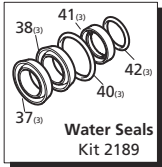

**3/4" SHAFT**

**Repair Kits**

Pos	Code	Description	Qty	Pos	Code	Description	Qty	Pos	Code	Description	Qty
1	1060120	Nut M6	1	40	770260	O-Ring Ø23.52x1.78	3	<b>Special Parts / Kits</b>			
2	392840	Grub screw M6x16	1	41	1260440	Water seal	3				
3	2760480	Insert	1	42	640070	O-Ring Ø13.95x2.62	3	42304	EZ Start assembly	1	
4	1980220	Spring plate	2	43	2760310	Spacer	3	2280	Unloader kit up to 3200 PSI no knob with seat	1	
5	2760410	Spring	1	44	1260460	Oil seal	3	42369	Unloader kit above 3200 PSI no knob with seat	1	
6	2760400	Valve piston	1	45	2760010	Pump body	1	42128	Unloader kit above 3200 PSI with knob without seat	1	
7	2260100	O-Ring Ø6.02x2.62	1	46	1266740	Circlip Øi52	1	42129	Unloader seat for 42128	1	
8	660190	O-Ring Ø6.07x1.78	1	47	1260790	Snap ring	1	<b>Legend</b>			
9	2760210	Ring	1	48	1780550	Ring	1				Ø 15
10	2760050	Piston guide	(309 in/lbs) 1	49	1780490	Bearing	1	For ○	For ■		
11	1200690	O-Ring Ø15.6x1.78	4	50	880130	Oil cap	1	RSV2,5G25	RSV3G30		
12	394280	O-Ring Ø12.42x1.78	2	51	2760040	Piston	3	<b>Oil CAPACITY - 16 oz</b>			
13	2260070	By-pass jet	(17 in/lbs) 1	52	1780050	Piston pin	3				
14	2760980	Seat	1	53	1780040	Con-rod Aluminum	3				
15	770140	O-Ring Ø11.11x1.78	1	54	2760281	O-Ring Ø101.27x2.62	1				
16	1982520	Hose nipple	(35 in/lbs) 1	55	802190	Bolt 6x12	(71 in/lbs) 4				
17	480480	O-Ring Ø4.48x1.78	1	56	2760110	Rear cover	1				
18	1250280	Ball	1	58	1321190	Bearing	1				
19	1560520	Spring	1	59	1321080	Ring	1				
20	2760230	Detergent injector 3/8" G	(354 in/lbs) 1	62	42546	Head assembly w/o EZ Start	○ 1				
21	2760270	O-Ring Ø12x1	1	62	42527	Head assembly w EZ Start	■ 1				
22	1470210	O-Ring Ø9x1	1	64	480671	Oil seal	1				
23	2760120	Injector insert	1	66	180030	Bolt M8x20	(217 in/lbs) 4				
25	2760130	Jet	1	67	80440	Set screw M6x6	1				
26	2101770	O-Ring Ø4x2.5	1	69	1780600	Hollow Shaft Ø3/4"	3GPM ○ 1				
27	801080	Bolt M6x50	(92 in/lbs) 8	69	1780590	Hollow Shaft Ø3/4"	2.5GPM ■ 1				
28	1381550	Lock washer	8	70	1780580	Flange - F25	1				
29	2761050	Pump head bare EZ start	1	74	820510	O-Ring Ø10.82x1.78	1				
29	2760330	Pump head bare w/o EZ start	1	75	880581	Plug 1/4" G	1				
30	42304	EZ Start Assembly	1	76	2760640	Ring	1				
33	2760260	Plug 1/4" G	2								
34	2769054	Valve cap Machined	(442 in/lbs) 3	AR64516	Oil	1					
35	2761450	Complete valve	6								
36	2760220	Support ring	3								
37	1342761	Water seal	3								
38	1981580	Ring	3								
39	981570	Piston guide	3								