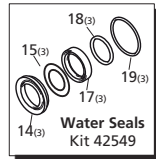

**Repair Kits**

Pos	Code	Description	Qty	Pos	Code	Description	Qty	Legend		
	960090	Valve Cap	(478 in/lbs) 6	33	3220030	Rear cover	1	For ○	For ●	For ■
	960850	Valve Cap SST	(478 in/lbs) ◆6	34	3200220	Screw TCEI 6x16	(71 in/lbs) 4	RR18.16N	RRA3.5G30N	RR15.20N
	9600909	Valve Cap - threaded 1/4" brass	(478 in/lbs) 6	35	820510	O-Ring ø 10.82x1.78	1	RRA5.5G30N		RRA4G30N
	9608507	Valve Cap - threaded 1/4" SST	(478 in/lbs) 6	36	880581	Plug 1/4" G	(133 in/lbs) 1			For ◆
2	960160	O-Ring ø 17.86x2.62	6	37	1200430	Screw M 6x16	(92 in/lbs) 4			RRA4G40N
3	1389051	Complete valve	6	38	3200070	Cover	1			
4	800860	Screw M 8x55	(225 in/lbs) 8	40	3220080	Oil indicator	1			
5	1381850	Washer	8	41	3200090	Disc	1			
6	3220020	Head	1	42	650560	O-Ring ø 56.82x2.62	1			
7	180101	O-Ring ø 17.5x2	1	43	200390	Snap ring øi 62	1			
8	820361	Plug 1/2" G	(354 in/lbs) 1	44	1981210	Bearing	1			
9	740290	O-Ring ø 14x1.78	1	45	3200210	Base	2			
10	1980740	Plug 3/8" G	(221 in/lbs) 1	46	1322640	Washer	4			
11	880581	Plug 1/4" G	(133 in/lbs) 1	47	850250	Screw M 8x18	(225 in/lbs) 4			
12	820510	O-Ring ø 7.66x1.78	1	48	3220050	Crankshaft - Solid Shaft	○1			
13	1780140	Ring	3	48	3220330	Crankshaft - Solid Shaft	●1			
14	1780720	High pressure seal	3	48	3220360	Crankshaft - Solid Shaft	■1			
15	3200250	Ring	3	49	3200230	Key	1			
16	3220130	Piston guide - front	3	50	1981210	Bearing	1			
17	3200142	Low pressure seal	3	51	200390	Circlip øi 62	1			
18	3200260	Ring	3	52	3220280	Snap ring	1			
19	770260	O-Ring ø 7.66x1.78	3	53	880830	O-Ring ø 15.54x2.62	6			
20	3220120	Piston guide - rear	3	54	1080550	Ring	3			
21	1260110	Nut M 8	(106 in/lbs) 3	55	3229200	Complete head assembly	●○1			
22	1260100	Washer	3	55	3229202	Complete head assembly	■1			
23	1780080	Piston	3	56	3220780	O-Ring ø 61.8x0.5	1			
24	1260091	Spacer	3							
25	1260460	Ring	3		AR64516	Oil	2			
26	3220010	Pump body	1			OIL CAPACITY - OZ				
27	880130	Plug	(44 in/lbs) 1							
28	480480	O-Ring ø 4.48x1.78	3							
29	3220060	Piston	3							
30	3220070	Conrod pin	3							
31	3220040	Conrod	3							
31	3220560	Conrod Bronze	◆3							
32	651540	O-Ring ø 107.62x2.62	1							