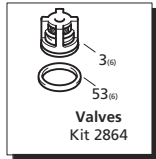

**Repair Kits**

Pos	Code	Description	Qty	Pos	Code	Description	Qty	Legend		
	960090	Valve Cap	(478 in/lbs) 6	33	3220030	Rear cover	1	For ○	For ●	For ■
	960850	Valve Cap SST	(478 in/lbs) ◆6	34	3200220	Screw TCEI 6x16	(71 in/lbs) 4	RR18.16N	RRA3.5G30N	RR15.20N
	9600909	Valve Cap - threaded 1/4" brass	(478 in/lbs) 6	35	820510	O-Ring ø 10.82x1.78	1	RRA5.5G30N		RRA4G30N
	9608507	Valve Cap - threaded 1/4" SST	(478 in/lbs) 6	36	880581	Plug 1/4" G	(133 in/lbs) 1			For ◆
2	960160	O-Ring ø 17.86x2.62	6	37	1200430	Screw M 6x16	(92 in/lbs) 4			RRA4G40N
3	1389051	Complete valve	6	38	3200070	Cover	1			
4	800860	Screw M 8x55	(225 in/lbs) 8	40	3220080	Oil indicator	1			
5	1381850	Washer	8	41	3200090	Disc	1			
6	3220020	Head	1	42	650560	O-Ring ø 56.82x2.62	1			
7	180101	O-Ring ø 17.5x2	1	43	200390	Snap ring øi 62	1			
8	820361	Plug 1/2" G	(354 in/lbs) 1	44	1981210	Bearing	1			
9	740290	O-Ring ø 14x1.78	1	45	3200210	Base	2			
10	1980740	Plug 3/8" G	(221 in/lbs) 1	46	1322640	Washer	4			
11	880581	Plug 1/4" G	(133 in/lbs) 1	47	850250	Screw M 8x18	(225 in/lbs) 4			
12	820510	O-Ring ø 7.66x1.78	1	48	3220050	Crankshaft - Solid Shaft	○1			
13	1780140	Ring	3	48	3220330	Crankshaft - Solid Shaft	●1			
14	1780720	High pressure seal	3	48	3220360	Crankshaft - Solid Shaft	■1			
15	3200250	Ring	3	49	3200230	Key	1			
16	3220130	Piston guide - front	3	50	1981210	Bearing	1			
17	3200142	Low pressure seal	3	51	200390	Circlip øi 62	1			
18	3200260	Ring	3	52	3220280	Snap ring	1			
19	770260	O-Ring ø 7.66x1.78	3	53	880830	O-Ring ø 15.54x2.62	6			
20	3220120	Piston guide - rear	3	54	1080550	Ring	3			
21	1260110	Nut M 8	(106 in/lbs) 3	55	3229200	Complete head assembly	●○1			
22	1260100	Washer	3	55	3229202	Complete head assembly	■1			
23	1780080	Piston	3	56	3220780	O-Ring ø 61.8x0.5	1			
24	1260091	Spacer	3							
25	1260460	Ring	3		AR64516	Oil	2			
26	3220010	Pump body	1			OIL CAPACITY - OZ				
27	880130	Plug	(44 in/lbs) 1							
28	480480	O-Ring ø 4.48x1.78	3							
29	3220060	Piston	3							
30	3220070	Conrod pin	3							
31	3220040	Conrod	3							
31	3220560	Conrod Bronze	◆3							
32	651540	O-Ring ø 107.62x2.62	1							