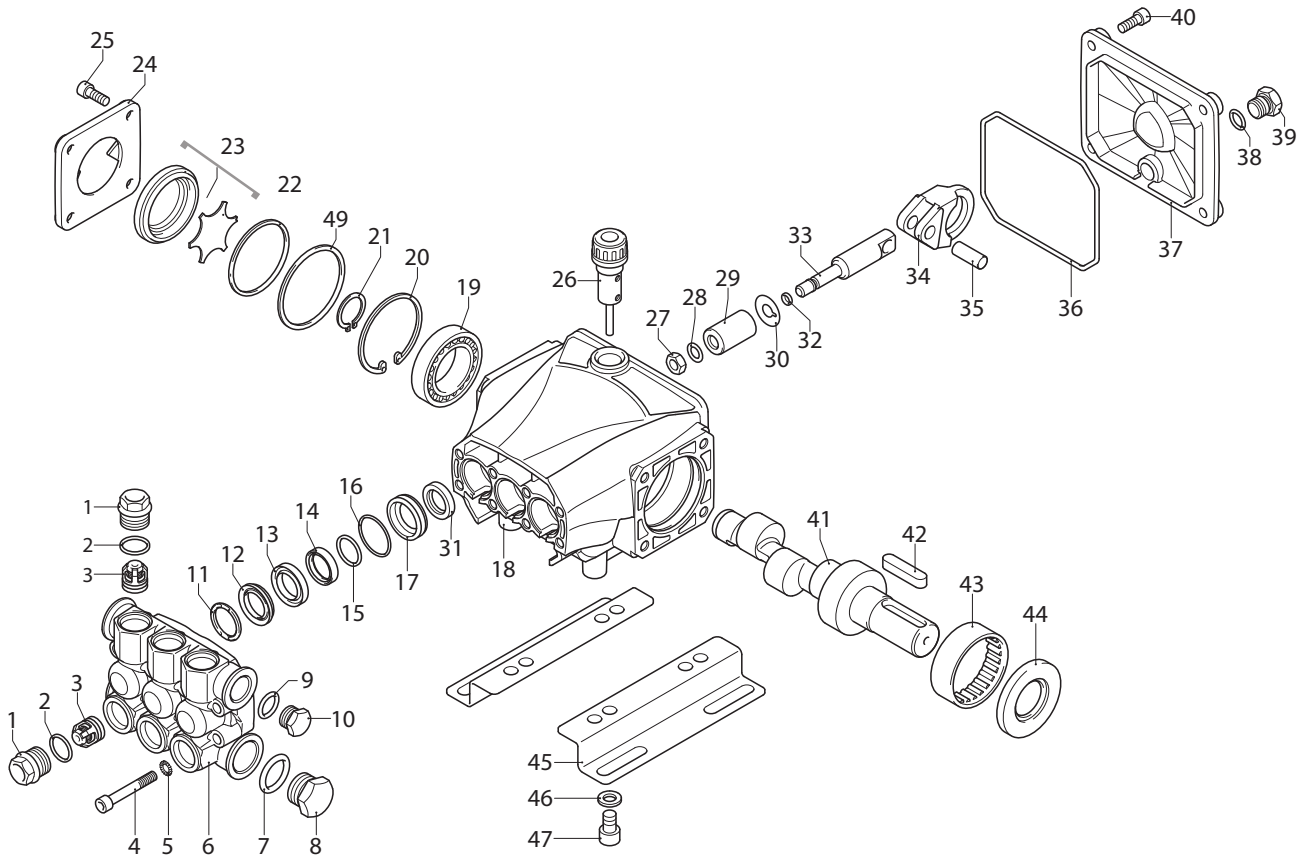

A.R. NORTH AMERICA RC 1450 RPM

26 - 1

Complete Pump Head

26 - 2

RC 1450 RPM PARTS/KITS

Commercial
Pumps

Pos	Code	Description	Qty	Note
1	3200110	Valve Cap (216 in/lbs)	6	
2	1200690	O-Ring Ø 15.6x1.78	6	
3	2769050	Complete Valve	6	
4	800410	Head Bolt M6x40	8	
5	1381550	Lock Washer	8	
6	3200020	Blank Head	1	
7	180101	O-Ring Ø 17.5x2	1	
8	820361	Plug 1/2" G (354 in/lbs)	1	
9	740290	O-Ring Ø 14x1.78	1	
10	1989600	Plug 3/8" G Brass, w/O-ring (221 in/lbs)	1	
11	1780140	Support Ring Ø 18	3	
12	1780720	High Pressure Seal	3	
13	3200130	Front Piston Guide	3	
14	3200142	Low Pressure Seal	3	
15	3200260	Fiber Ring	3	
16	770260	O-Ring Ø 21.95x1.78	3	
17	3200120	Rear Piston Guide	1	
18	3200010	Pump Body	1	
19	1780490	Bearing	1	
20	1260790	Retainer Ring Ø i52	1	
21	1780550	Retainer Ring Ø e 20	1	
22	395081	O-Ring Ø 47.30x2.62	1	
23	3209615	Oil Indicator	1	
24	3200070	Side Cover	1	
25	1200430	Bolt M6x16 (92 in/lbs)	8	
26	3201890	Oil Cap (Vented Dipstick)	1	
27	1260110	Nut M8 (106 in/lbs)	3	
28	1260100	Washer 8x13x0.50	3	
29	1260210	Piston Ø 18	3	
30	1260091	Washer (slinger)	3	
31	1260460	Oil Seal	3	
32	480480	O-Ring Ø 4.48x1.78	3	
33	3200060	Piston Rod	3	
34	3200040	Connecting Rod	3	
35	1780050	Connecting Rod Pin	3	
36	2760280	O-Ring Ø 101.27x2.62	1	
37	3200030	Rear Cover	1	
38	820510	O-Ring Ø 10.82x1.78	1	
39	880581	Plug 1/4" G	1	
40	3200220	Bolt TCEI 6x16	4	
	3200290	Solid Shaft 4 ID Stamp	1	○
41	3200280	Solid Shaft 3 ID Stamp	1	●
	3200270	Solid Shaft 2 ID Stamp	1	□

Pos	Code	Description	Qty	Note
42	3200230	Key	1	
43	1321190	Bearing	1	
44	1260750	Shaft Oil Seal	1	
45	320210	Rail	2	
46	1322640	Washer	4	
47	850250	Bolt M8x12	4	
48	42948	Complete Pump Head	1	
49	3201860	Ring Ø 51.8x0.5	1	