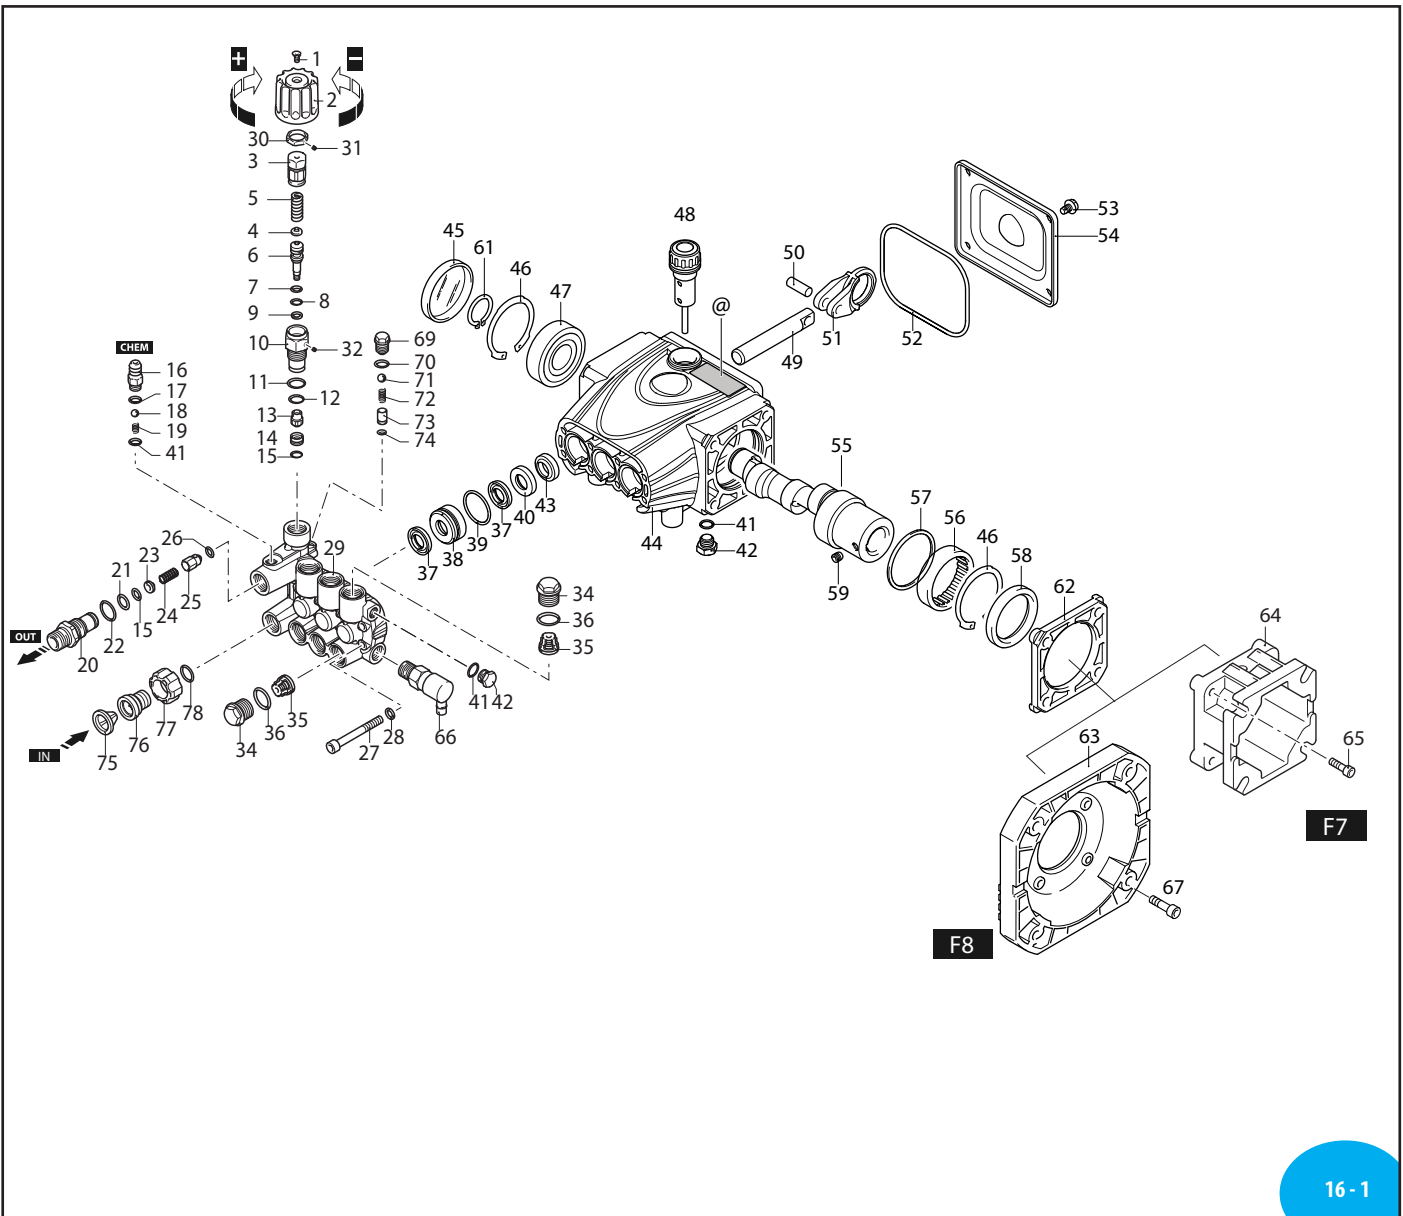

A.R. NORTH AMERICA JRV 3400 RPM

16 - 1

Complete Pump Head

16 - 2

JRV 3400 RPM PARTS/KITS

Pos	Code	Description	Qty	Note
1	3800250	Screw M4x8 (26.5 in/lbs)	1	
2	3800180	Unloader Knob	1	
3	3800190	Adjusting Cover	1	
4	1980220	Spring Plate	1	
5	2760410	Unloader Spring	1	
6	4140170	Unloader Piston	1	
7	2260100	O-Ring \emptyset 6.02x2.62	1	
8	660190	O-Ring \emptyset 6.07x1.78	1	
9	2760210	Fiber Ring	1	
10	3800210	Unloader Piston Guide (132.7 in/lbs)	1	
11	740290	O-Ring \emptyset 14x1.78	1	
12	820510	O-Ring \emptyset 10.82x1.78	1	
13	3800230	Unloader Jet (26.5 in/lbs)	1	
14	2841080	Unloader Seat	1	
15	1470210	O-Ring \emptyset 9x1	2	
16	3700240	Hose Barb \emptyset 8	1	
17	480480	O-Ring \emptyset 4.48x1.78	1	
18	1250280	Ball	1	
19	1560520	Spring	1	
20	2760230	Discharge Fitting 3/8" G, (354 in/lbs)	1	
21	2760270	O-Ring \emptyset 12x1	1	
22	394280	O-Ring \emptyset 12.42x1.78	1	
23	2760120	Orifice \emptyset 2.0	1	
24	2760200	Spring	1	
25	2761511	Jet	1	
26	2101770	O-Ring \emptyset 4x2.5	1	
27	1345180	Head Bolt TCEI M5x40 (54.8 in/lbs)	8	
28	4140140	Washer	8	
29	4140020	Blank Head	1	
30	3800200	Nut M16x1	1	
31	3800240	Set Screw M4x4	1	
32	3800310	Set Screw M3x4	1	
34	2840130	Valve Cap Brass (221 in/lbs)	6	
35	2849050	Complete Valve Brass Seat	6	
36	2841520	O-Ring \emptyset 13.5x1.8	6	
37	2200141	Water Seal (High & Low)	6	
38	2840550	Front Piston Guide \emptyset 12	3	
39	770590	O-Ring \emptyset 21.95x1.78	3	
40	2841390	Rear Piston Guide \emptyset 12	3	
41	3700250	O-Ring \emptyset 8x1.1	2	
42	2841800	Plug (70.8 in/lbs)	2	
43	1683500	Oil Seal	3	
44	4140010	Pump Body	1	
45	4140150	Bearing Cap	1	
46	4140360	Retainer Ring \emptyset i 47	2	
47	4140110	Bearing	1	
48	4140210	Oil Cap (Vented Dipstick)	1	
49	4140060	Piston \emptyset 12	3	
50	4140070	Connecting Rod Pin	3	