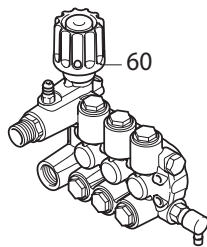

A.R. NORTH AMERICA JRV 3400 RPM

16 - 1

Complete Pump Head

16 - 2

JRV 3400 RPM PARTS/KITS

Pos	Code	Description	Qty	Note
1	3800250	Screw M4x8 (26.5 in/lbs)	1	
2	3800180	Unloader Knob	1	
3	3800190	Adjusting Cover	1	
4	1980220	Spring Plate	1	
5	2760410	Unloader Spring	1	
6	4140170	Unloader Piston	1	
7	2260100	O-Ring \emptyset 6.02x2.62	1	
8	660190	O-Ring \emptyset 6.07x1.78	1	
9	2760210	Fiber Ring	1	
10	3800210	Unloader Piston Guide (132.7 in/lbs)	1	
11	740290	O-Ring \emptyset 14x1.78	1	
12	820510	O-Ring \emptyset 10.82x1.78	1	
13	3800230	Unloader Jet (26.5 in/lbs)	1	
14	2841080	Unloader Seat	1	
15	1470210	O-Ring \emptyset 9x1	2	
16	3700240	Hose Barb \emptyset 8	1	
17	480480	O-Ring \emptyset 4.48x1.78	1	
18	1250280	Ball	1	
19	1560520	Spring	1	
20	2760230	Discharge Fitting 3/8" G, (354 in/lbs)	1	
21	2760270	O-Ring \emptyset 12x1	1	
22	394280	O-Ring \emptyset 12.42x1.78	1	
23	2760120	Orifice \emptyset 2.0	1	
24	2760200	Spring	1	
25	2761511	Jet	1	
26	2101770	O-Ring \emptyset 4x2.5	1	
27	1345180	Head Bolt TCEI M5x40 (54.8 in/lbs)	8	
28	4140140	Washer	8	
29	4140020	Blank Head	1	
30	3800200	Nut M16x1	1	
31	3800240	Set Screw M4x4	1	
32	3800310	Set Screw M3x4	1	
34	2840130	Valve Cap Brass (221 in/lbs)	6	
35	2849050	Complete Valve Brass Seat	6	
36	2841520	O-Ring \emptyset 13.5x1.8	6	
37	2200141	Water Seal (High & Low)	6	
38	2840550	Front Piston Guide \emptyset 12	3	
39	770590	O-Ring \emptyset 21.95x1.78	3	
40	2841390	Rear Piston Guide \emptyset 12	3	
41	3700250	O-Ring \emptyset 8x1.1	2	
42	2841800	Plug (70.8 in/lbs)	2	
43	1683500	Oil Seal	3	
44	4140010	Pump Body	1	
45	4140150	Bearing Cap	1	
46	4140360	Retainer Ring \emptyset i 47	2	
47	4140110	Bearing	1	
48	4140210	Oil Cap (Vented Dipstick)	1	
49	4140060	Piston \emptyset 12	3	
50	4140070	Connecting Rod Pin	3	